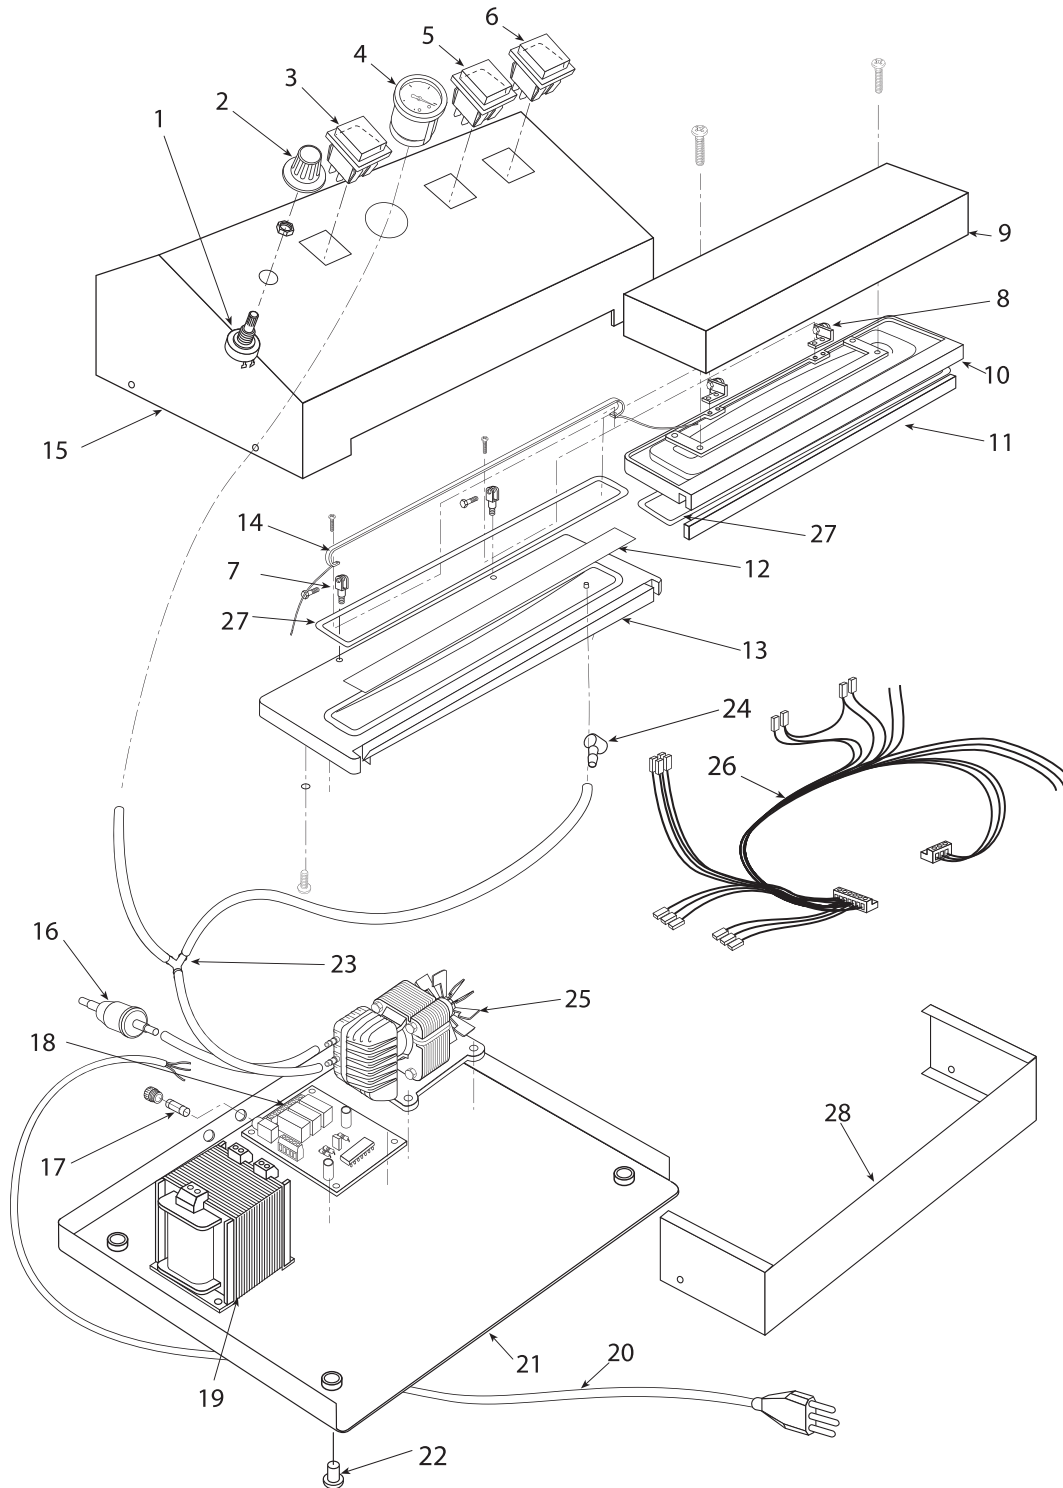

# Parts Breakdown

Model VP-IT-0330-S 47297

# Parts Breakdown

---

## Model VP-IT-0330-S 47297

Item No.	Description	Position	Item No.	Description	Position	Item No.	Description	Position
AI430	Potentiometer for 47297	1	AI439	Mobile Plate Vacuum for 47297	10	AI448	Transformer for 47297	19
AI431	Pommel for 47297	2	AI440	Silicon Rubber for 47297	11	AI449	Power Supply Cable for 47297	20
AI432	Vacuum Push Button for 47297	3	AI441	Teflon for 47297	12	AI450	Appliance Base for 47297	21
AI433	Vacuum Gauge for 47297	4	AI442	Fixed Plate for 47297	13	AI451	Rubber for 47297	22
AI434	Welding Push Button for 47297	5	AI443	Welding Res for 47297	14	AI452	Draft Tube for 47297	23
AI435	Main Switch for 47297	6	AI444	Appliance Cover for 47297	15	AI453	Connection for 47297	24
AI436	Fork for 47297	7	AI445	Filter for 47297	16	AI454	Vacuum Pump for 47297	25
AI437	Stirrup for 47297	8	AI446	Fuse for 47297	17	AI455	Cabled for 47297	26
AI438	Mobile Plate Cover for 47297	9	AI447	Electronic Card for 47297	18			